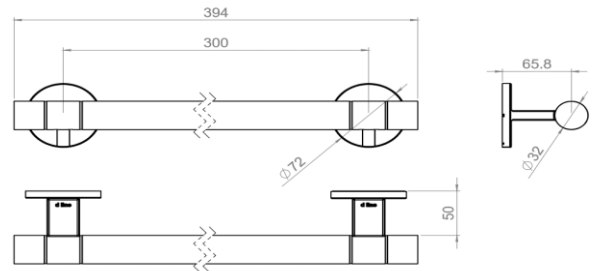

# Product Documentation

**Product Name:** Grab Bar Set, Straight End  
CC 300mm

**Article Number:** 14.7510.02.301  
*Satin stainless steel*  
16.7510.01.301  
*Polished stainless steel*

**Picture:**

**Drawing:**

**Product Information:**

**Material:** AISI 316 stainless steel  
**Surface:** Satin 320 grain or polished

**Product Specification:**

d line grab rail Ø32mm AISI 316 satin stainless steel.

**Overall dimensions:**

**Height:** 72mm  
**Width:** 394mm  
**Depth:** 82mm

d line products are always produced in the highest quality. d line is a simple and functional design, but the minimalistic exterior hides advanced technic that ensures the hardware's strength and durability for many years