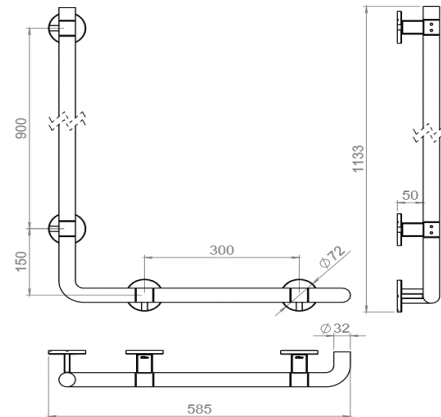

# Product Documentation

**Product Name:** Shower Grab bar Set, 90°  
900x300

**Article Number:** 14.7512.02.902  
*Satin stainless steel*  
16.7512.01.902  
*Polished stainless steel*

**Picture:**

**Drawing:**

**Product Information:**

**Material:** AISI 316 stainless steel  
**Surface:** Satin 320 grain or polished

**Product Specification:**

d line grab rail Ø32mm AISI 316 satin stainless steel.

**Overall dimensions:**

**Height:** 1133mm  
**Width:** 585mm  
**Depth:** 82mm

d line products are always produced in the highest quality. d line is a simple and functional design, but the minimalistic exterior hides advanced technic that ensures the hardware's strength and durability for many years